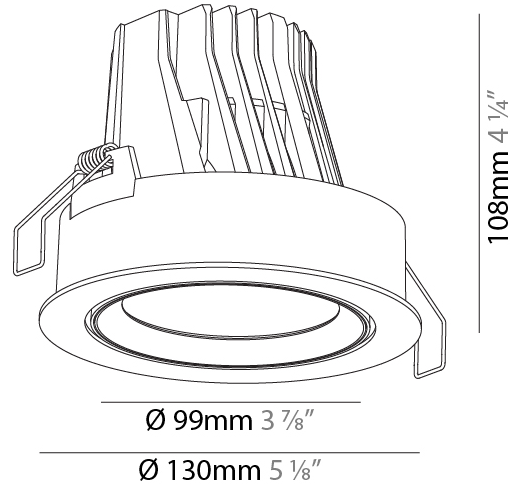

PHYSICAL

Shape: Round
Diameter (mm): 130
Diameter (in): 5 1/8
Height (mm): 108
Height (in): 4 1/4
Ceiling Thickness (mm): 10 / 12.5 / 15
Ceiling Thickness (in): 3/8 or 1/2 or 9/16
Min. Recessing Depth (mm): 130
Min. Recessing Depth (in): 5 1/8
Light Distribution: Adjustable / Downlight
Weight (kg): 0.707
Weight (lbs): 1.56
Fixture Finish: SSR / BKV / CWI / CRY / HAB / UFT / ITA / RUA / FTG / MYG / LOD / PUS / FRO / FUP / KIA / POP / BLS / SPG / MEY / GOH / GUM / CHC / COM / ABZ / JAG / OBR / MOS / ROR
Fixture Material: Aluminum Die Cast
Cut-out Measurements: 120mm / 4 3/4"

ELECTRICAL

Lamp Type: LED (Zhaga Standard)
Input Wattage (W): 28.6
Total Output Wattage (W): 26
Dimming: Tri-Mode (Non-Dimming and Phase Dimming (120Vac only) and 0-10V Dimming)
Driver Included: No
Driver Location: Recessed Housing
Driver Type: Constant Current - Universal
Driver Class: Class 2
Housing: See components
Input Voltage (V): 120 - 277
Constant Current (MA): 700

LED

Number of LEDs: 1
Color Temperature (°K): 2700 / 3000 / 3500 / 4000
Max. Delivered Lumen (lm): 2960 / 3030 / 3185 / 3250
CRI: >90 CRI
Lamp Life (hrs): 50000

OPTICAL

Reflector: 18 / 26 / 40
Adjustability: Rotational 355°; Tilt 30°

RATINGS AND CERTIFICATIONS

Certified By: Certified for North American Standards
IP rating: IP20

PROJECT
TYPE
SPECIFIER
QUANTITY
DATE

120mm 4 3/4"   130mm 5 1/8"   10 | 15mm 3/8" 9/16"   30°   355°

A