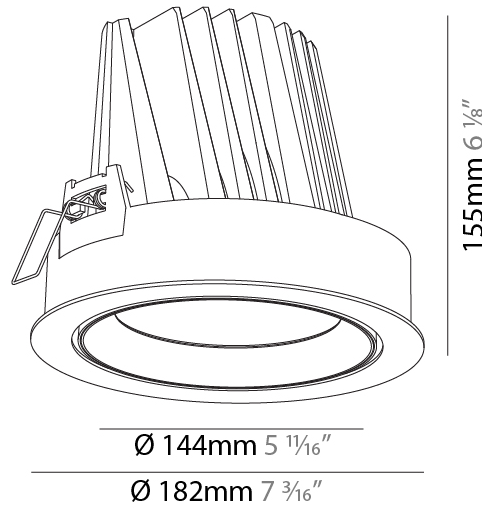

PHYSICAL

Shape: Round
Diameter (mm): 182
Diameter (in): 7 3/16
Height (mm): 155
Height (in): 6 1/8
Ceiling Thickness (mm): 10 / 12.5 / 15
Ceiling Thickness (in): 3/8 or 1/2 or 9/16
Min. Recessing Depth (mm): 180
Min. Recessing Depth (in): 7 1/16
Light Distribution: Adjustable / Downlight
Weight (kg): 1.736
Weight (lbs): 3.83
Fixture Finish: SSR / BKV / CWI / CRY / HAB / UFT / ITA / RUA / FTG / MYG / LOD / PUS / FRO / FUP / KIA / POP / BLS / SPG / MEY / GOH / GUM / CHC / COM / ABZ / JAG / OBR / MOS / ROR
Fixture Material: Aluminum Die Cast
Cut-out Measurements: 177mm / 6 15/16"

ELECTRICAL

Lamp Type: LED (Zhaga Standard)
Input Wattage (W): 46.2
Total Output Wattage (W): 41.9
Dimming: Tri-Mode (Non-Dimming and Phase Dimming (120Vac only) and 0-10V Dimming)
Driver Included: No
Driver Location: Recessed Housing
Driver Type: Constant Current - Universal
Driver Class: Class 2
Housing: See components
Input Voltage (V): 120 - 277
Constant Current (MA): 1050

LED

Number of LEDs: 1
Color Temperature (°K): 2700 / 3000 / 3500 / 4000
Max. Delivered Lumen (lm): 4030 / 4130 / 4342 / 4430
CRI: >90 CRI
Lamp Life (hrs): 50000

OPTICAL

Reflector: 12 / 24 / 40
Adjustability: Rotational 355°; Tilt 30°

RATINGS AND CERTIFICATIONS

Certified By: Certified for North American Standards
IP rating: IP20

PROJECT _____
TYPE _____
SPECIFIER _____
QUANTITY _____
DATE _____